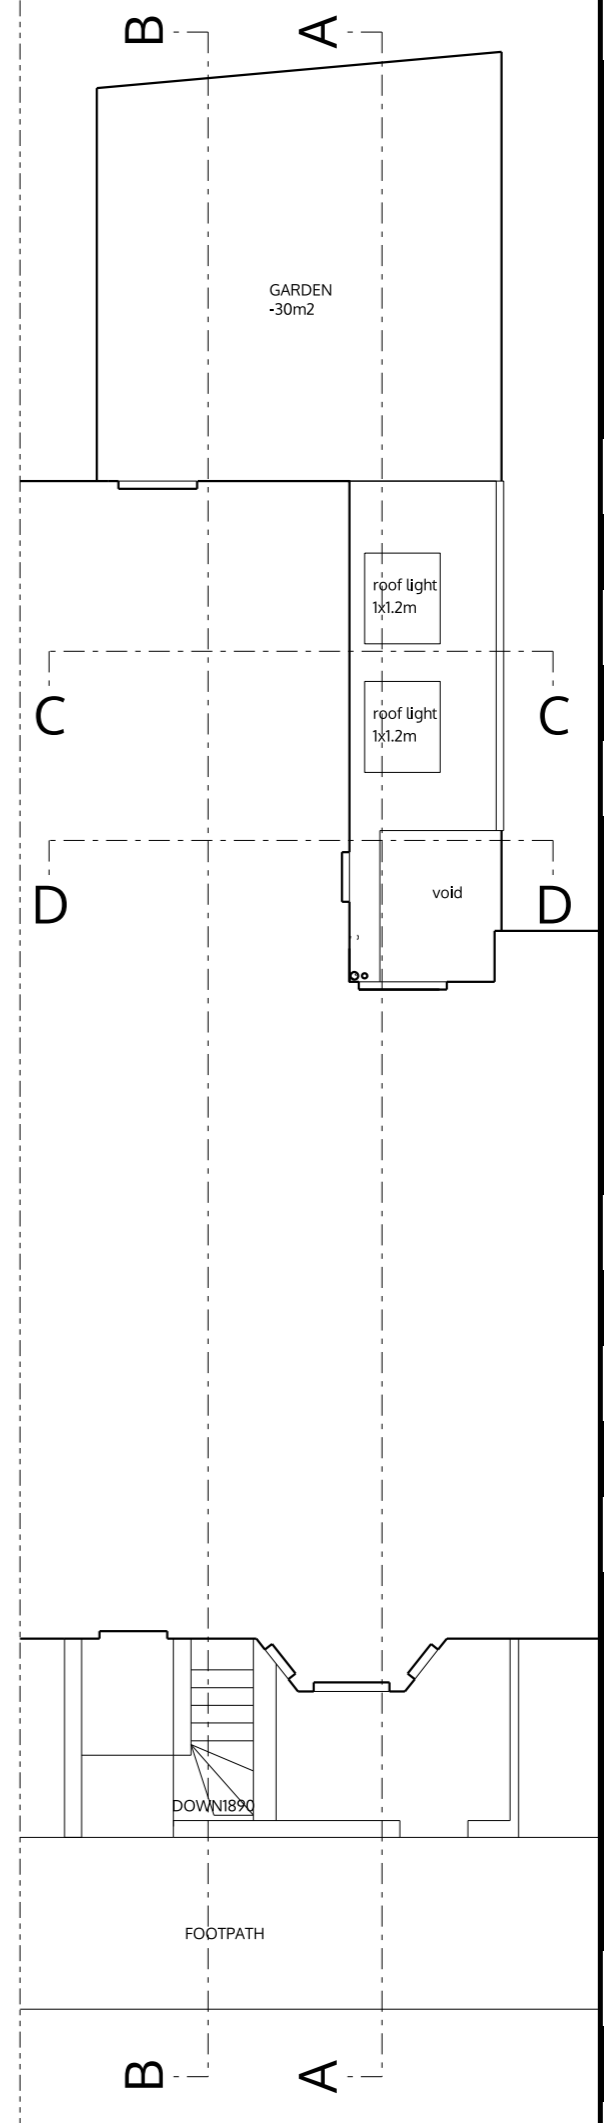

FIRST FLOOR

no. drawn date scale status title client project no. 0 1 2 3 4 5 ALL DIMENSIONS TO BE CHECKED ON SITE © ALL COPYRIGHTS RESERVED

spaceAgent
Architects and Designers
London-Heidelberg-Barcelona-Brussels
spaceAgent Architects Limited is a RIBA Chartered Practice

project Householder refurbishment
24a Narcissus Road
London NW6 1TH
client Bridget Collet
24a Narcissus Road
London NW6 1TH
title Roof plan, section BB / CC / DD
as proposed

planning only	
	1:100 @A3 1:50 @A1
	Nov 2014
	mhamm
NAR24_P02f