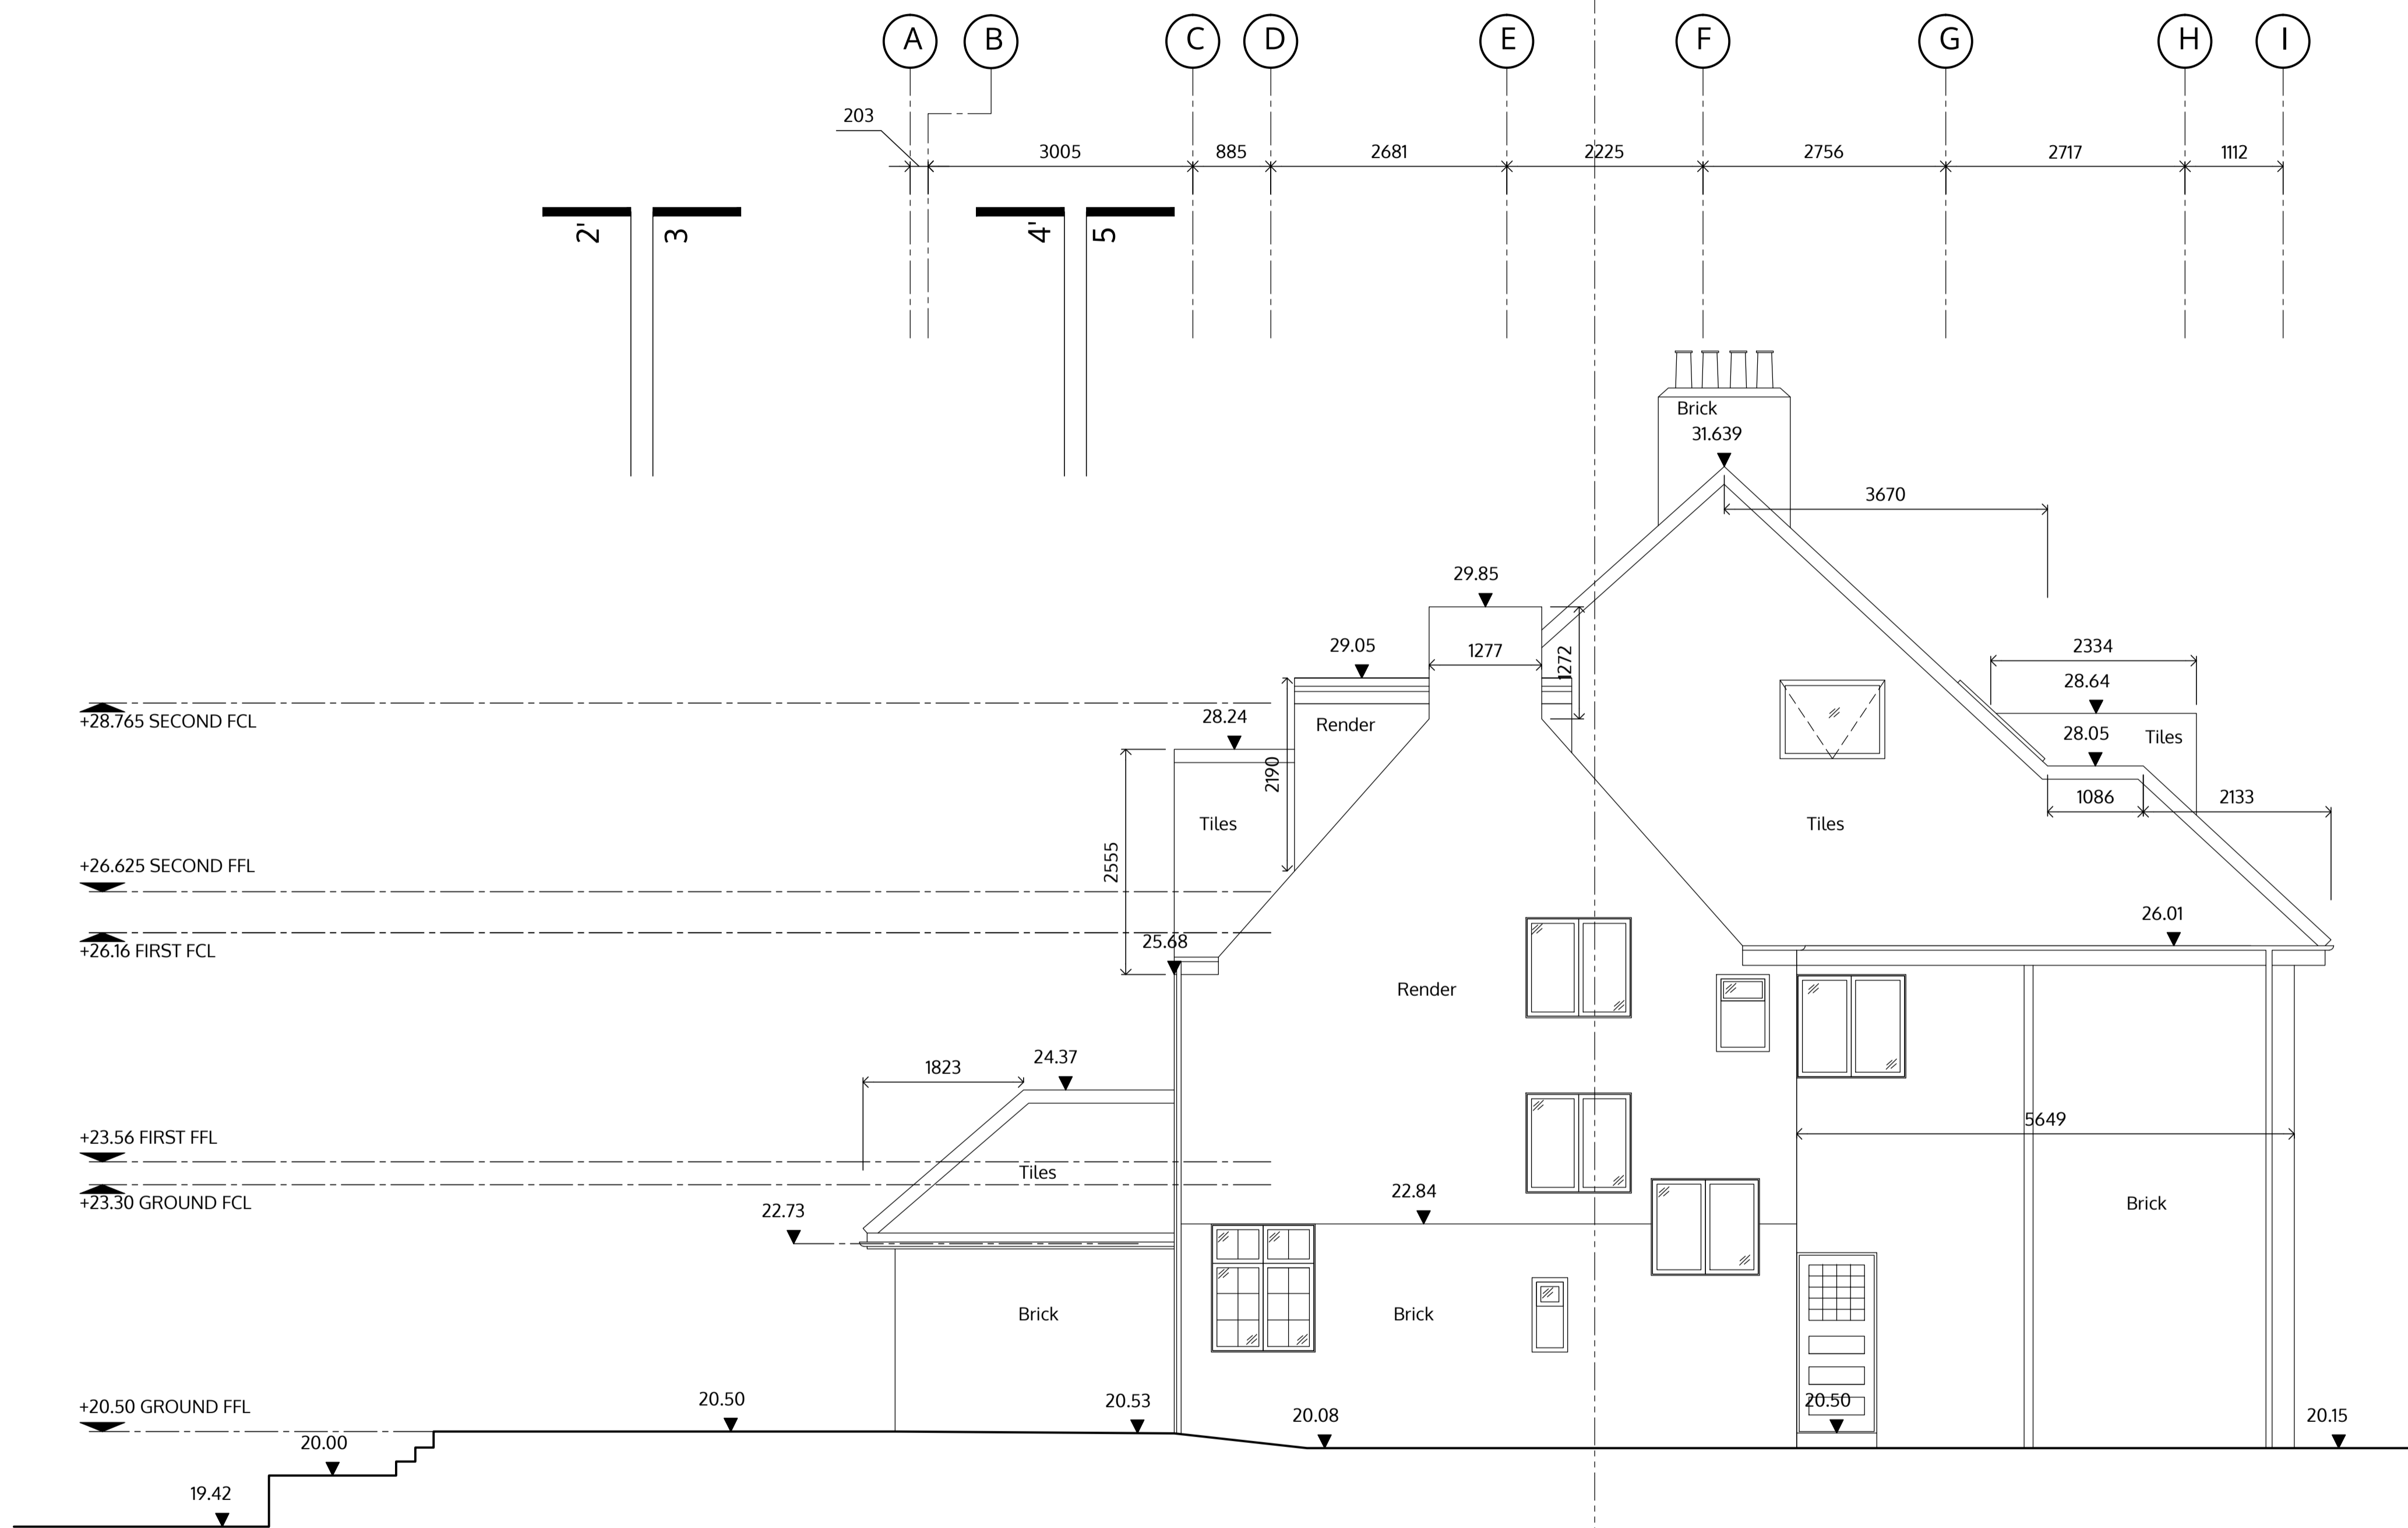

Ruth Emanuel
 3 The Riding
 London NW11 8HL

Front Elevation

	1:100 @A3 1:50 @A1
	May 2016

SIDE ELEVATION

no. drawn date scale status title client project © ALL COPYRIGHTS RESERVED m10 1 2 3 4 5 ALL DIMENSIONS TO BE CHECKED ON SITE

Ruth Emanuel
 3 The Riding
 London NW11 8HL

Side Elevation

	1:100 @A3 1:50 @A1
	May 2016

SECTION (1-1')

no. drawn date scale status title client project © ALL COPYRIGHTS RESERVED m10 1 2 3 4 5 ALL DIMENSIONS TO BE CHECKED ON SITE

Ruth Emanuel
 3 The Riding
 London NW11 8HL

Section 3-3'

	1:100 @A3 1:50 @A1
	May 2016

SECTION (5-5')

no. drawn date scale status title client project no. 10 m 0 1 2 3 4 5 ALL DIMENSIONS TO BE CHECKED ON SITE © ALL COPYRIGHTS RESERVED

Ruth Emanuel
 3 The Riding
 London NW11 8HL

Section 5-5'

	1:100 @A3 1:50 @A1
	May 2016

SECTION (6-6')

no. drawn date scale status title client project © ALL COPYRIGHTS RESERVED m10 1 2 3 4 5 ALL DIMENSIONS TO BE CHECKED ON SITE