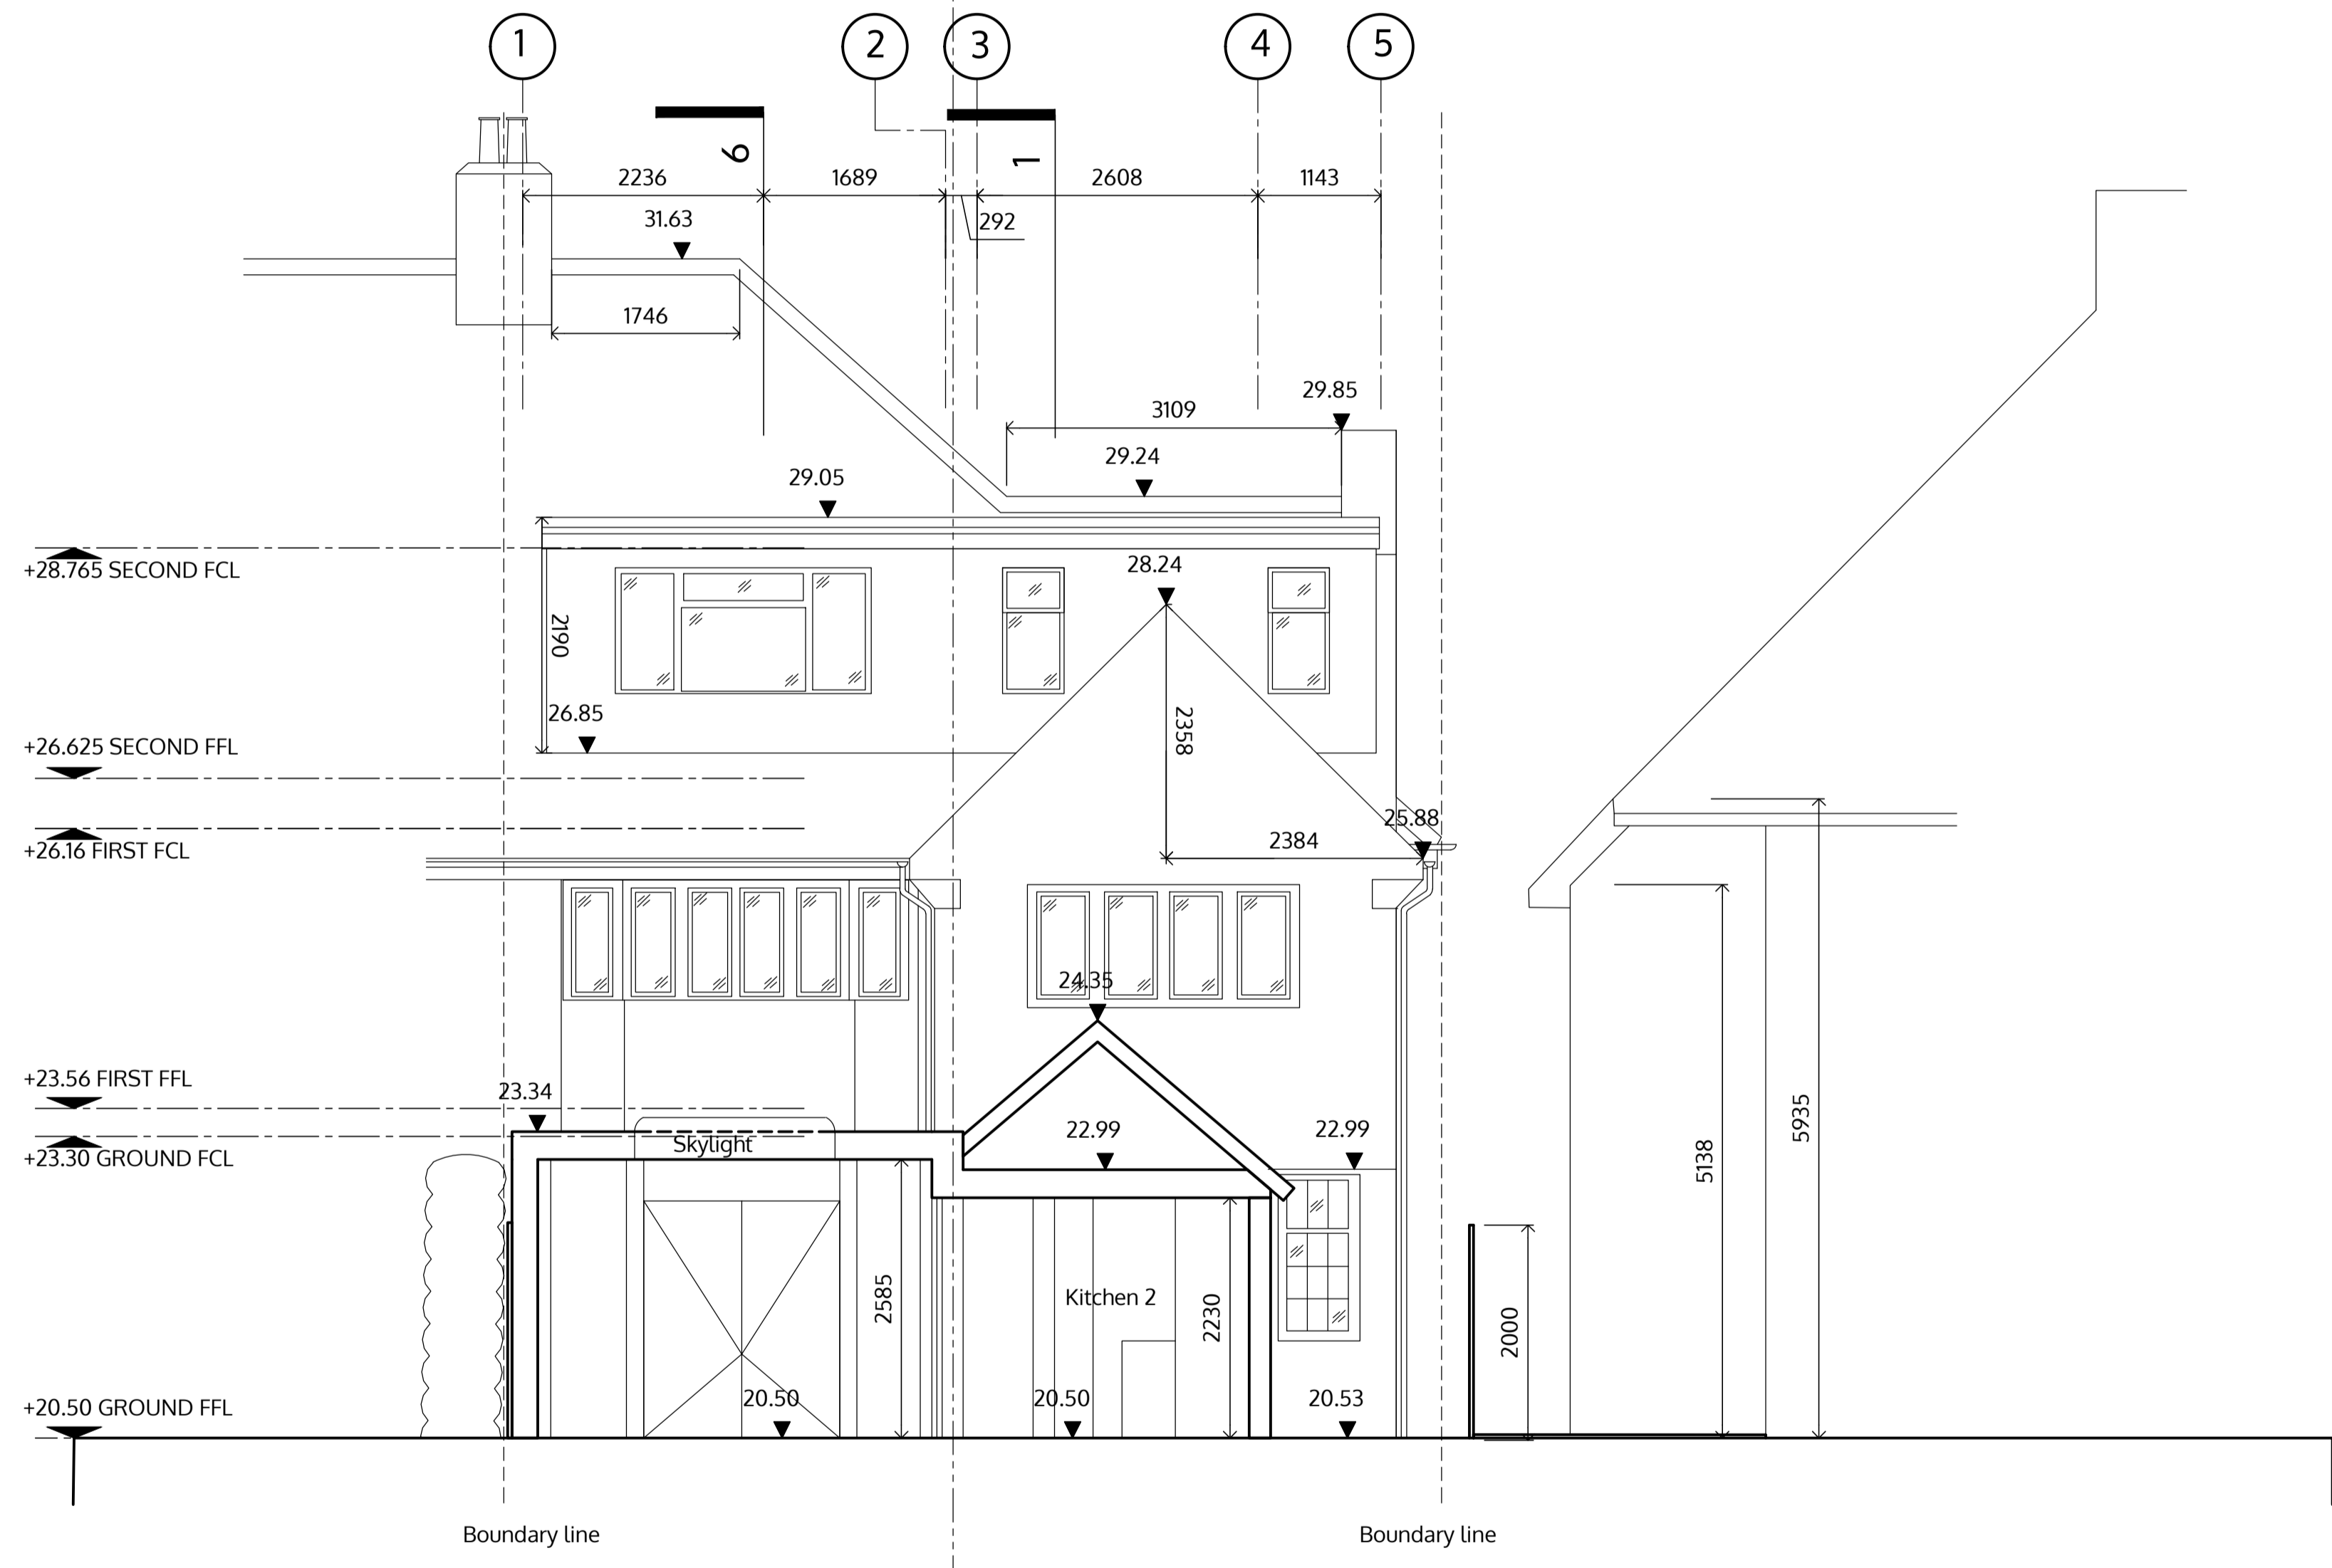

Ruth Emanuel
 3 The Riding
 London NW11 8HL

Section 1-1'

	1:100 @A3
	1:50 @A1
	May 2016

SECTION (3-3')

no. drawn date scale status title client project © ALL COPYRIGHTS RESERVED m10 1 2 3 4 5 ALL DIMENSIONS TO BE CHECKED ON SITE

Ruth Emanuel
 3 The Riding
 London NW11 8HL

Section 3-3'

	1:100 @A3 1:50 @A1
	May 2016

SECTION (5-5')

no. drawn date scale status title client project no. 10 m 0 1 2 3 4 5 ALL DIMENSIONS TO BE CHECKED ON SITE © ALL COPYRIGHTS RESERVED

Ruth Emanuel
 3 The Riding
 London NW11 8HL

Section 5-5'

	1:100 @A3 1:50 @A1
	May 2016

SECTION (6-6')

no. drawn date scale status title client project © ALL COPYRIGHTS RESERVED m10 1 2 3 4 5 ALL DIMENSIONS TO BE CHECKED ON SITE