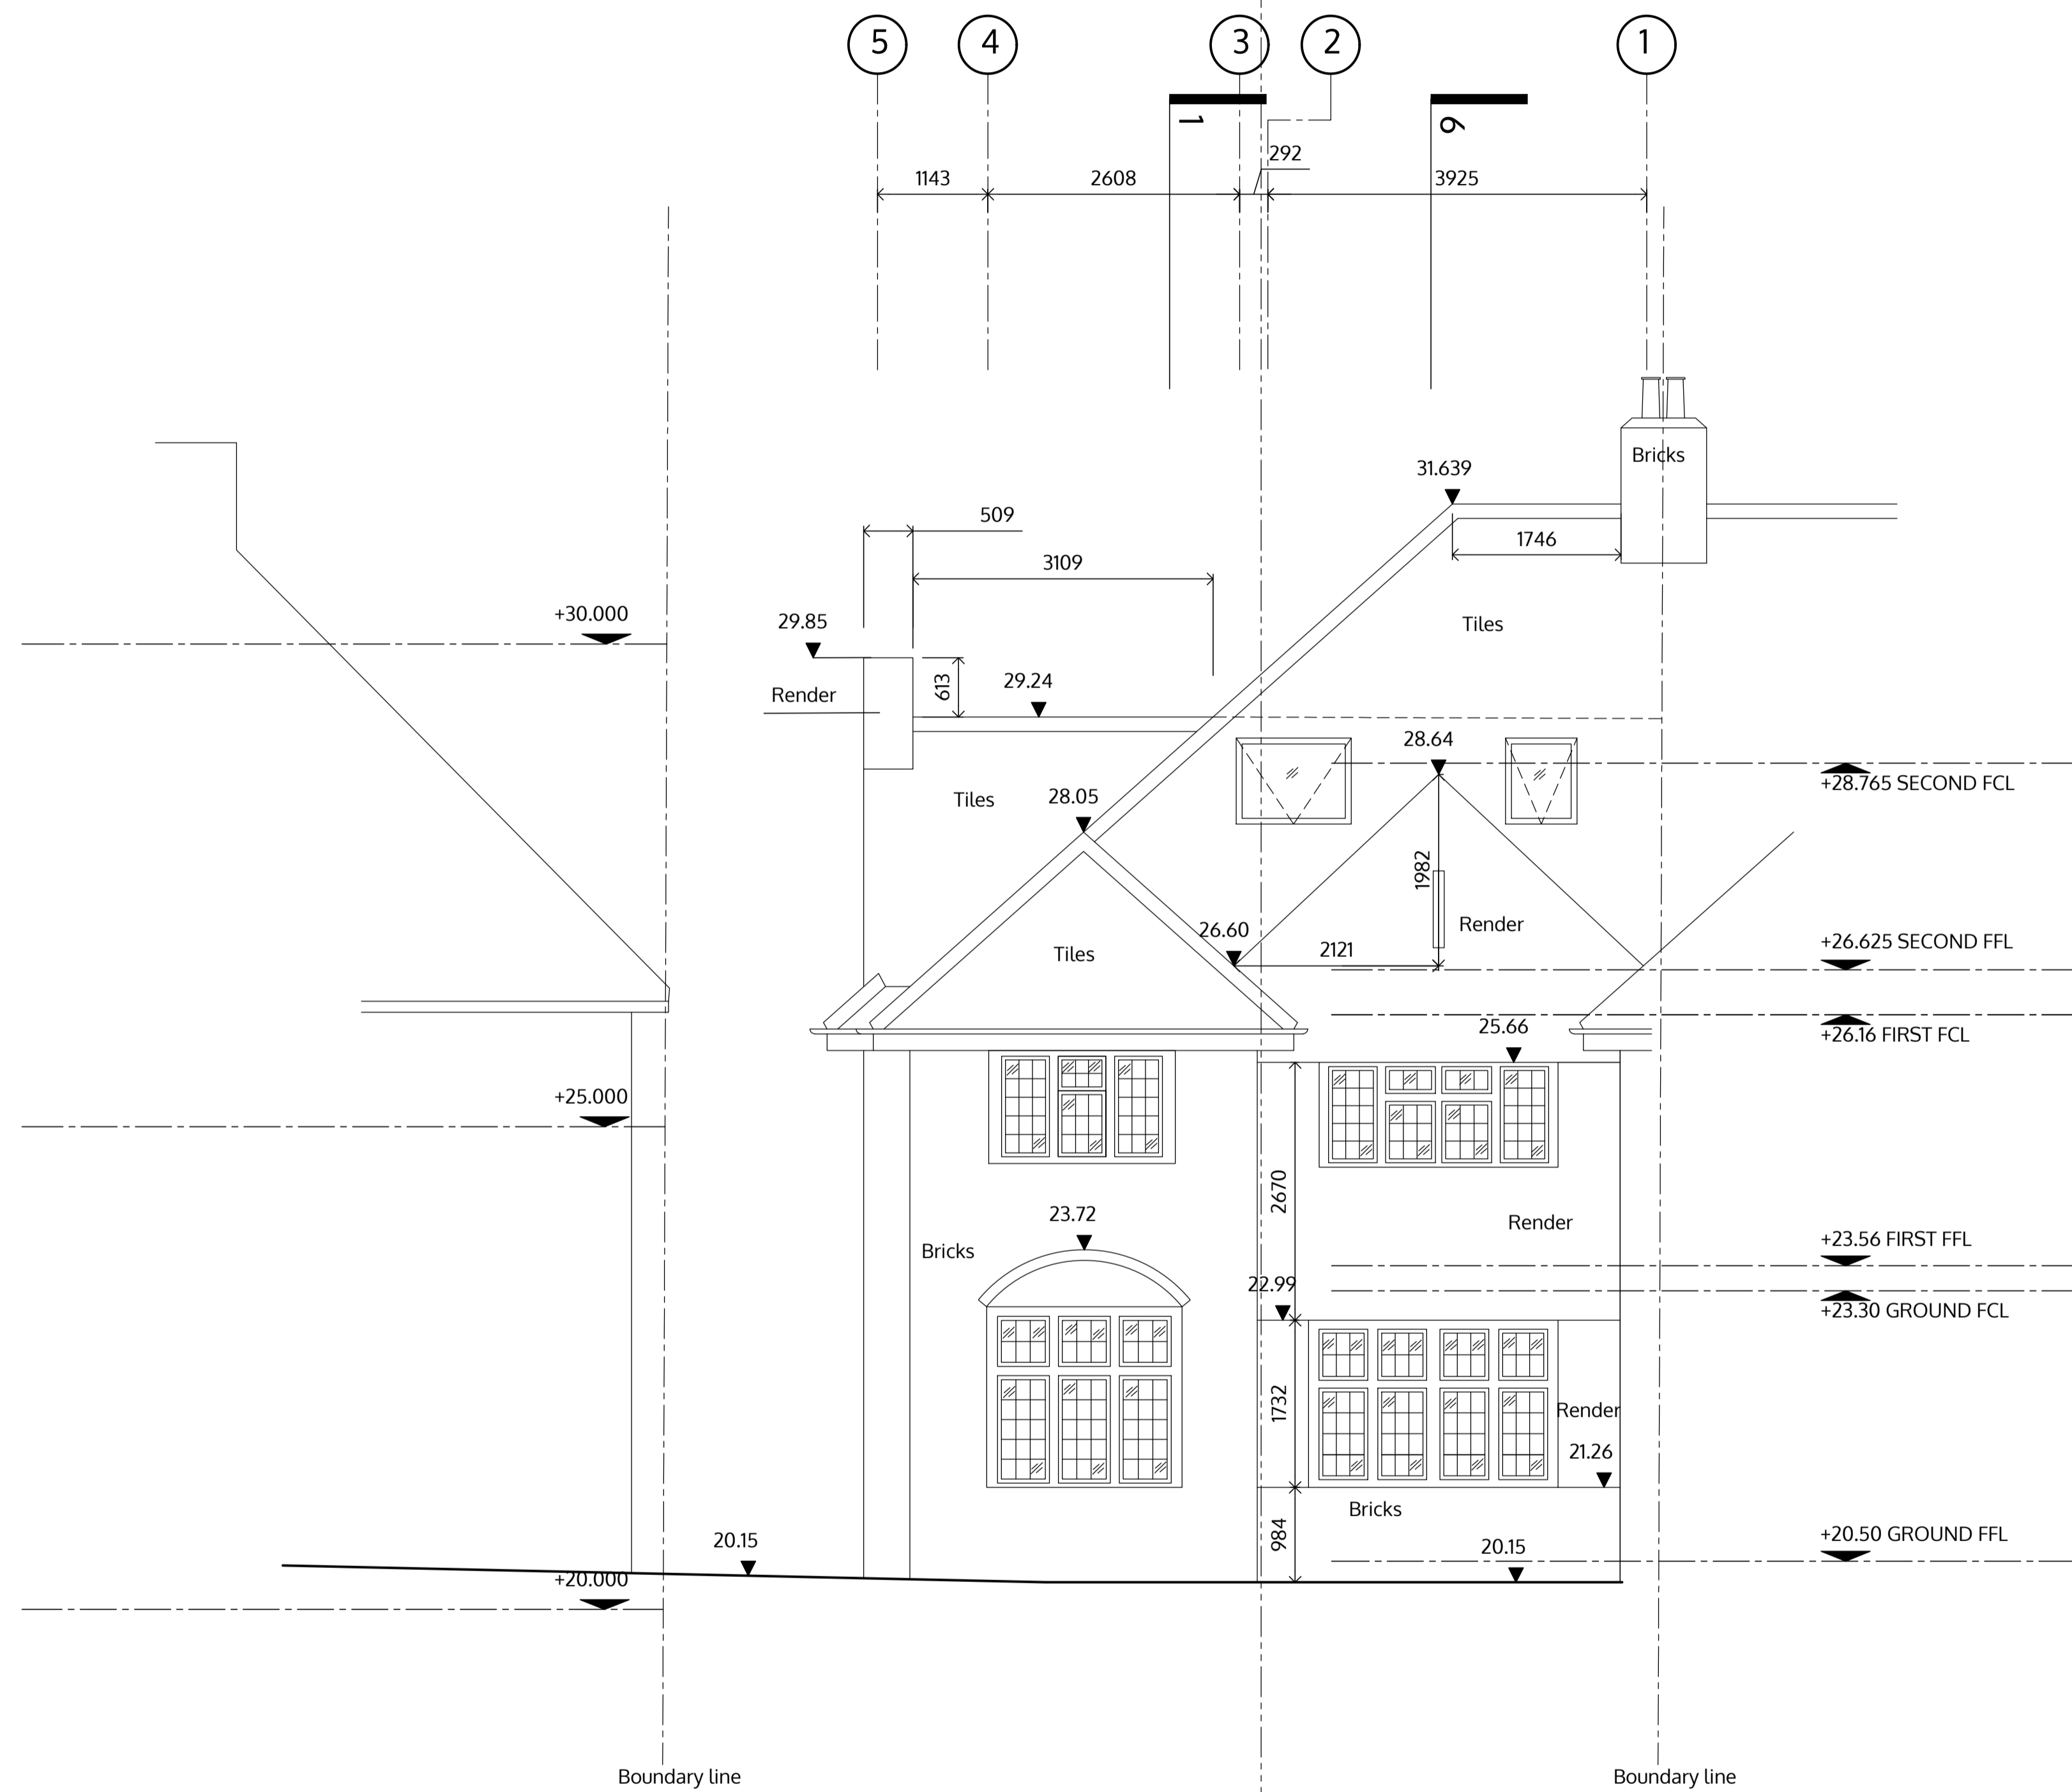

Extension
 3 The Riding
 London NW11 8HL
 Ruth Emanuel
 3 The Riding
 London NW11 8HL
 First Level Plan

	1:100 @A3 1:50 @A1
	May 2016

FRONT ELEVATION

no. drawn date scale status title client project © ALL COPYRIGHTS RESERVED m10 1 2 3 4 5 ALL DIMENSIONS TO BE CHECKED ON SITE