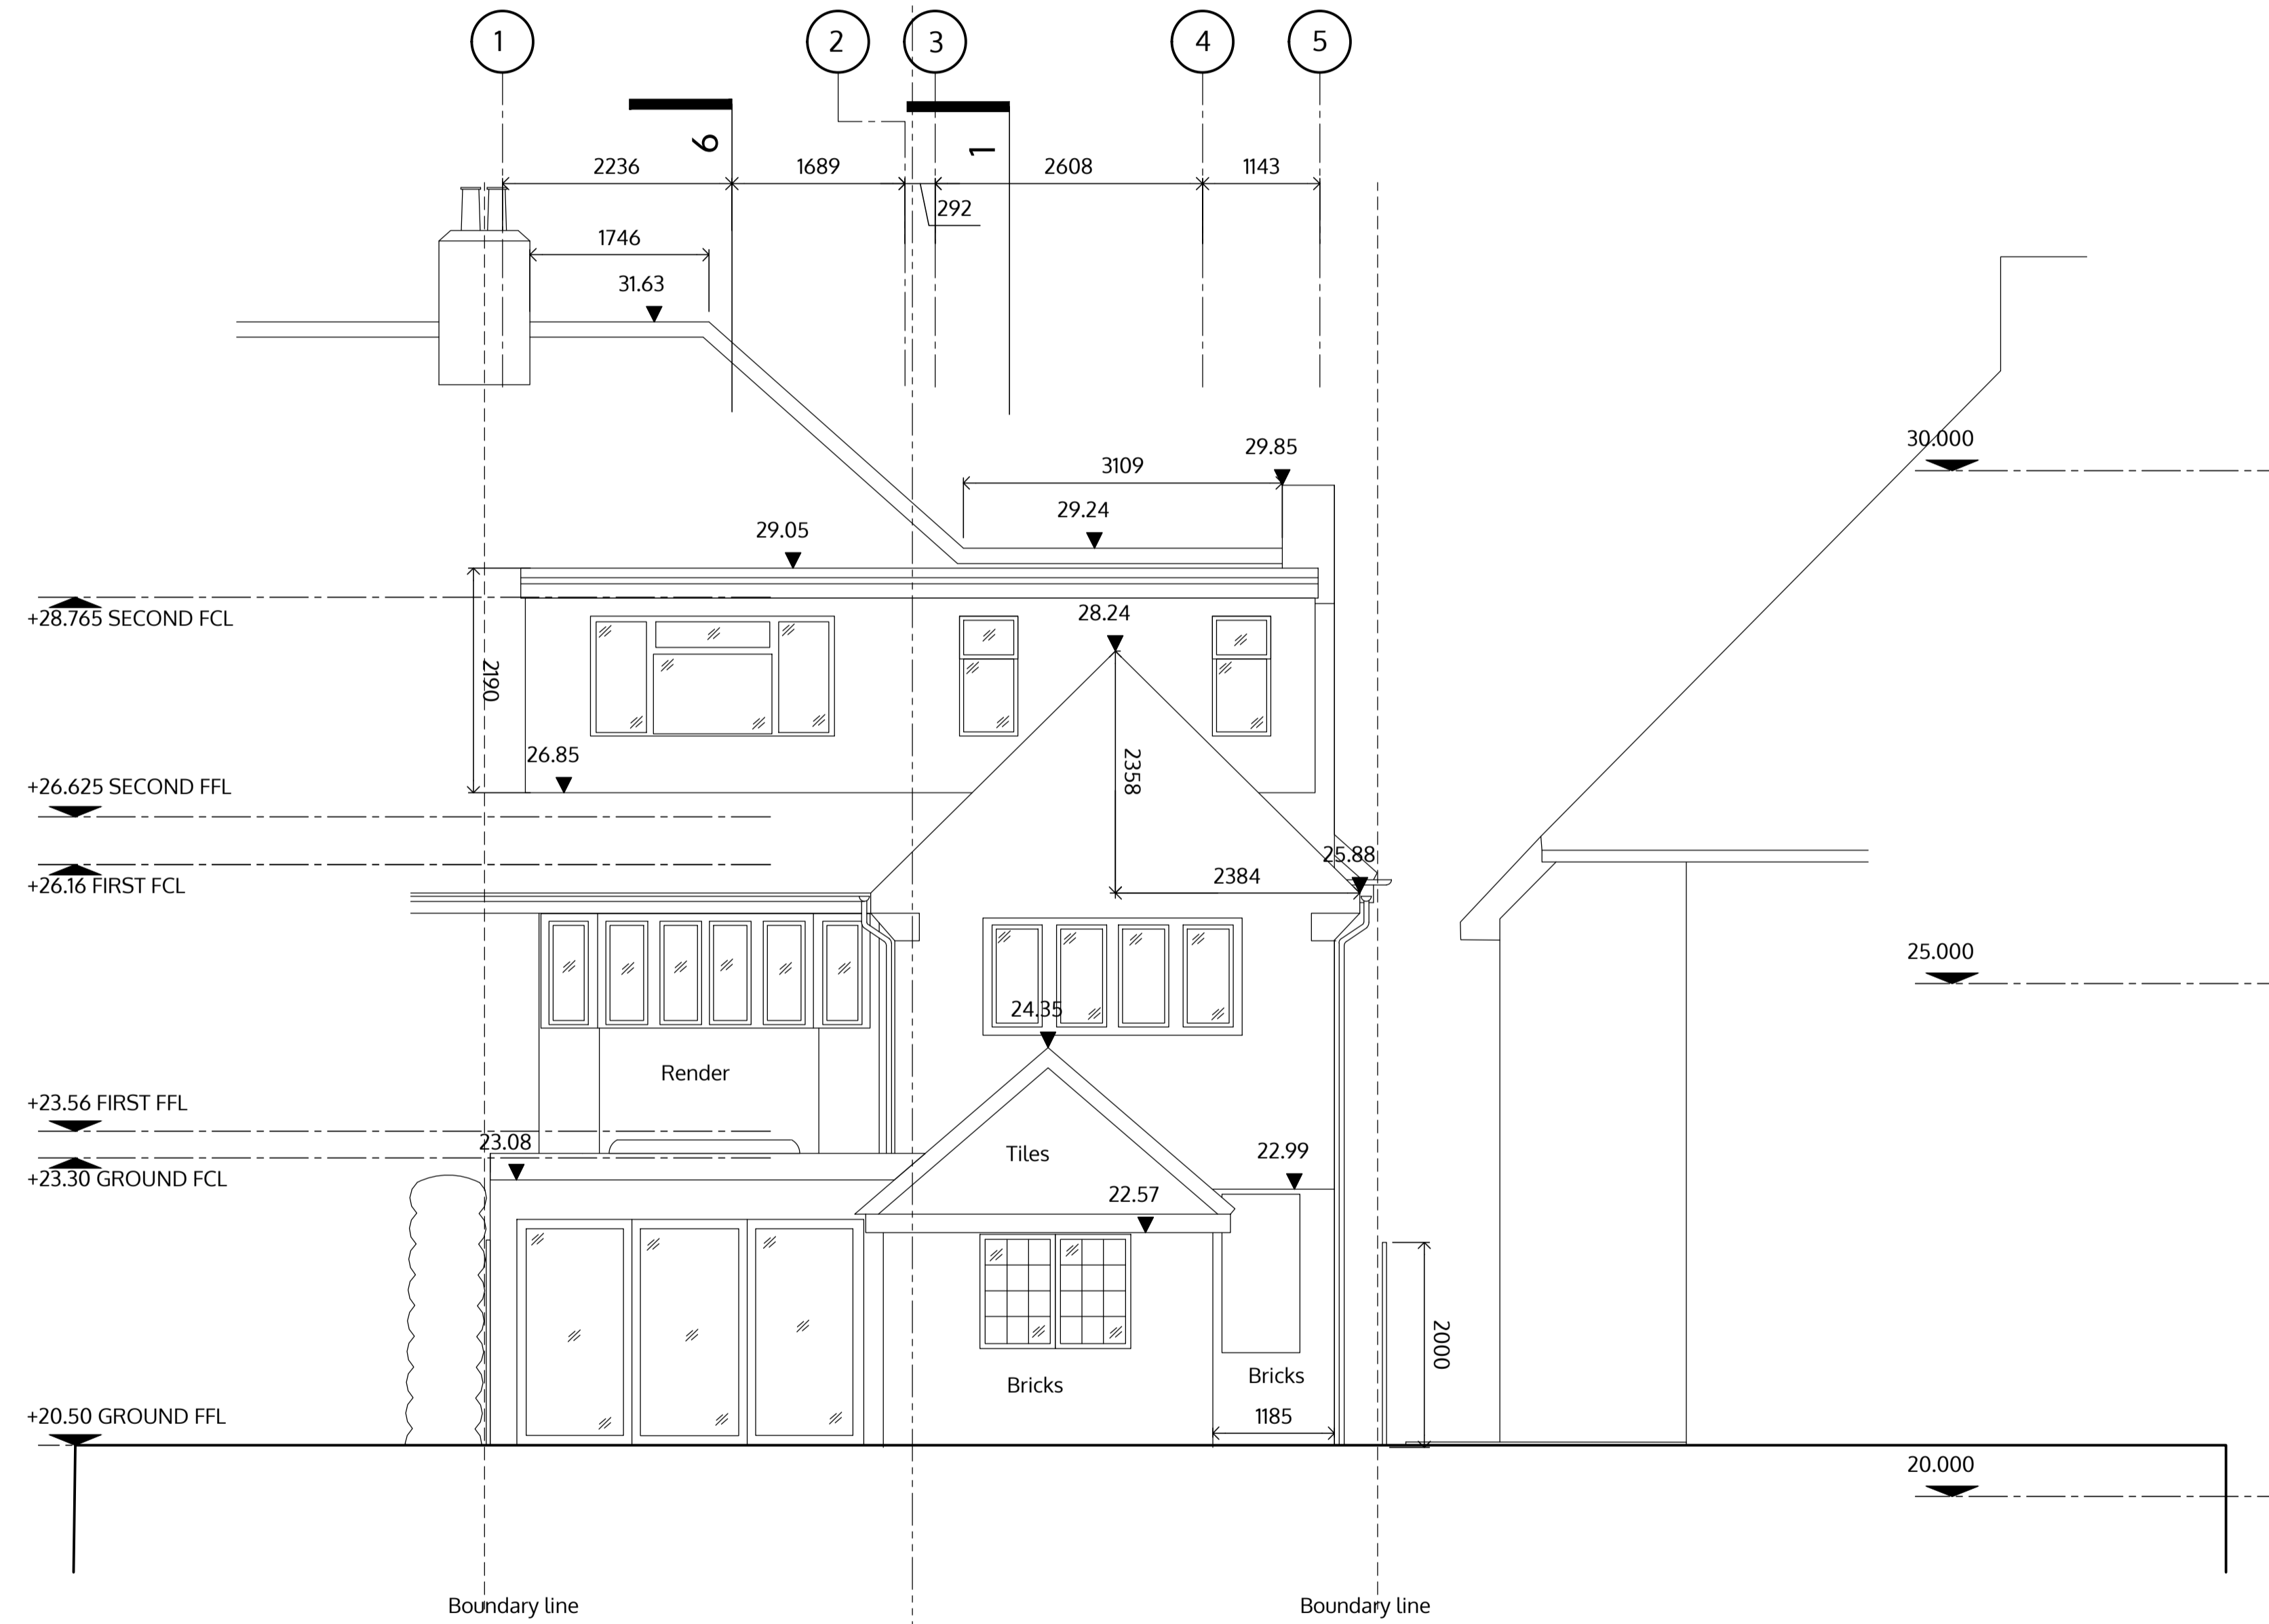

Ruth Emanuel
 3 The Riding
 London NW11 8HL

Side Elevation

	1:100 @A3 1:50 @A1
	May 2016

SECTION (1-1')

no. drawn date scale status title client project © ALL COPYRIGHTS RESERVED m10 1 2 3 4 5 ALL DIMENSIONS TO BE CHECKED ON SITE

Ruth Emanuel
 3 The Riding
 London NW11 8HL

Section 1-1'

	1:100 @A3
	1:50 @A1
	May 2016

SECTION (3-3')

no. drawn date scale status title client project © ALL COPYRIGHTS RESERVED m10 1 2 3 4 5 ALL DIMENSIONS TO BE CHECKED ON SITE

Ruth Emanuel
 3 The Riding
 London NW11 8HL

Section 3-3'

	1:100 @A3 1:50 @A1
	May 2016

SECTION (5-5')

no. drawn date scale status title client project no. 10 m 0 1 2 3 4 5 ALL DIMENSIONS TO BE CHECKED ON SITE © ALL COPYRIGHTS RESERVED

Ruth Emanuel
 3 The Riding
 London NW11 8HL

Section 5-5'

	1:100 @A3 1:50 @A1
	May 2016

SECTION (6-6')

no. drawn date scale status title client project © ALL COPYRIGHTS RESERVED m10 1 2 3 4 5 ALL DIMENSIONS TO BE CHECKED ON SITE