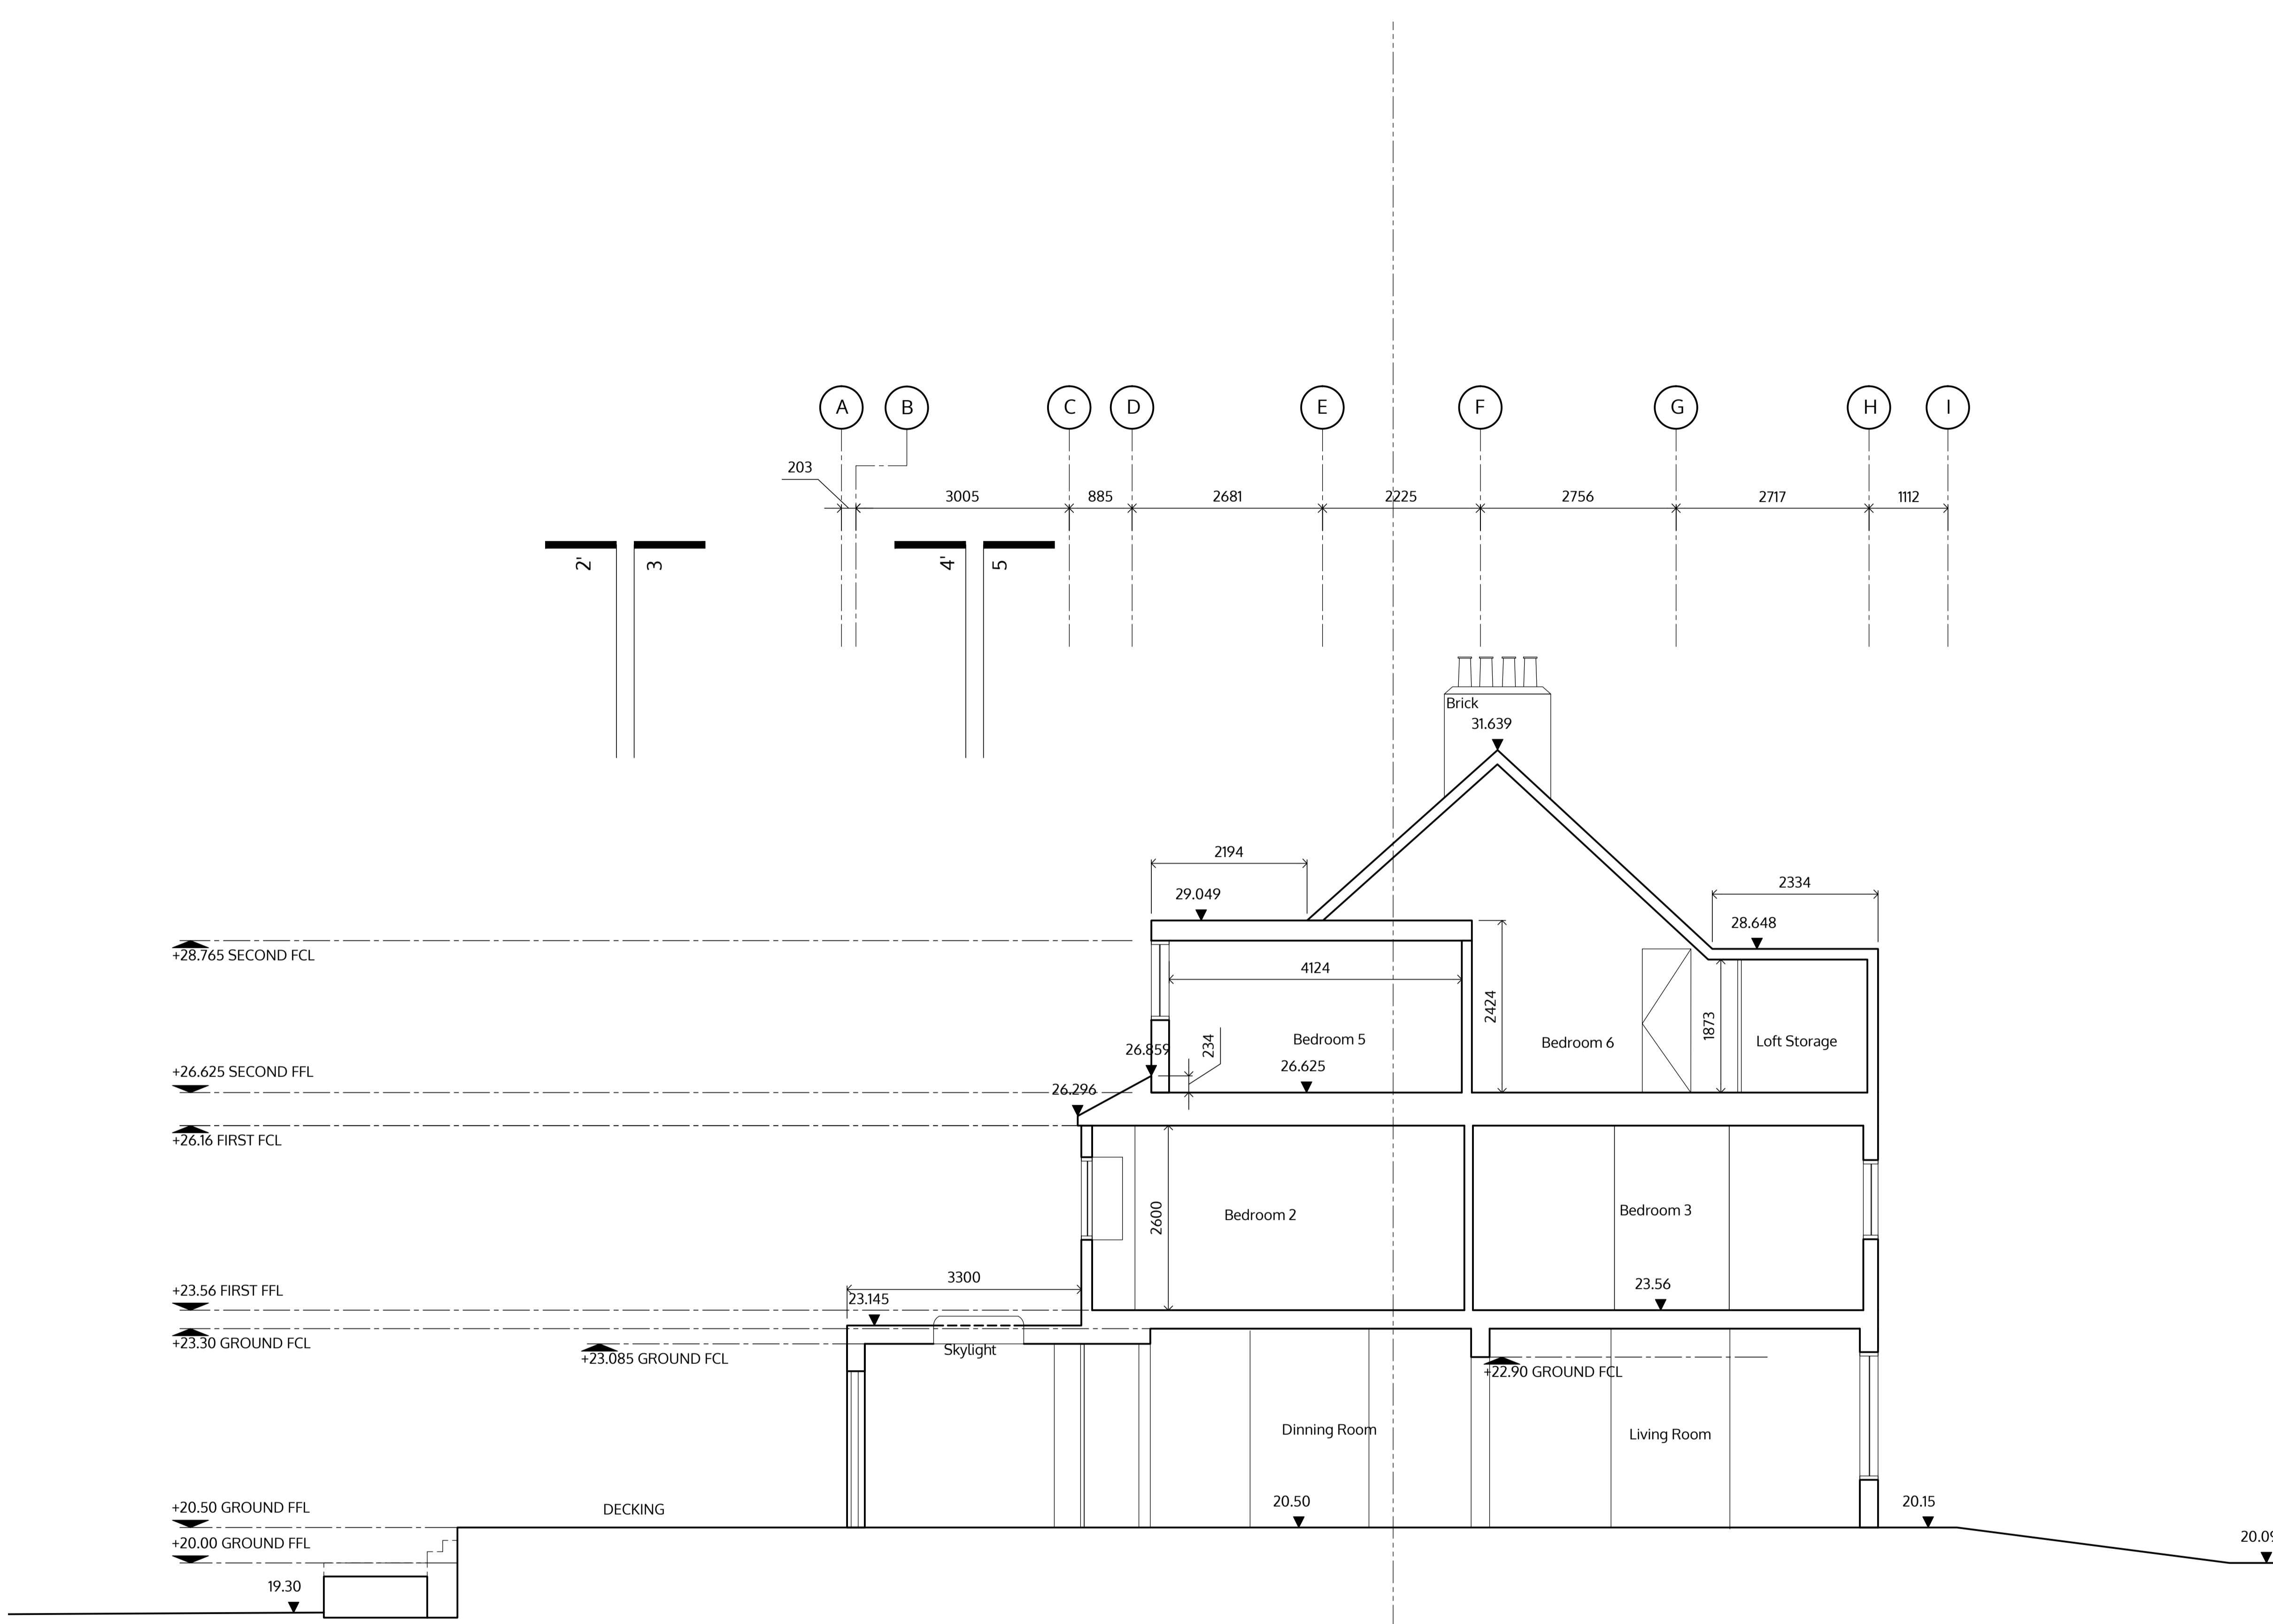

Ruth Emanuel
 3 The Riding
 London NW11 8HL

Side Elevation

	1:100 @A3 1:50 @A1
	May 2016

SECTION (1-1')

no. drawn date scale status title client project © ALL COPYRIGHTS RESERVED m10 1 2 3 4 5 ALL DIMENSIONS TO BE CHECKED ON SITE

Ruth Emanuel
 3 The Riding
 London NW11 8HL

Section 1-1'

	1:100 @A3
	1:50 @A1
	May 2016

SECTION (3-3')

no. drawn date scale status title client project © ALL COPYRIGHTS RESERVED m10 1 2 3 4 5 ALL DIMENSIONS TO BE CHECKED ON SITE

Ruth Emanuel
 3 The Riding
 London NW11 8HL

Section 3-3'

	1:100 @A3 1:50 @A1
	May 2016

SECTION (5-5')

no. drawn date scale status title client project no. 10 m 0 1 2 3 4 5 ALL DIMENSIONS TO BE CHECKED ON SITE © ALL COPYRIGHTS RESERVED

Ruth Emanuel
 3 The Riding
 London NW11 8HL

Section 5-5'

	1:100 @A3 1:50 @A1
	May 2016

SECTION (6-6')

no. drawn date scale status title client project © ALL COPYRIGHTS RESERVED m10 1 2 3 4 5 ALL DIMENSIONS TO BE CHECKED ON SITE