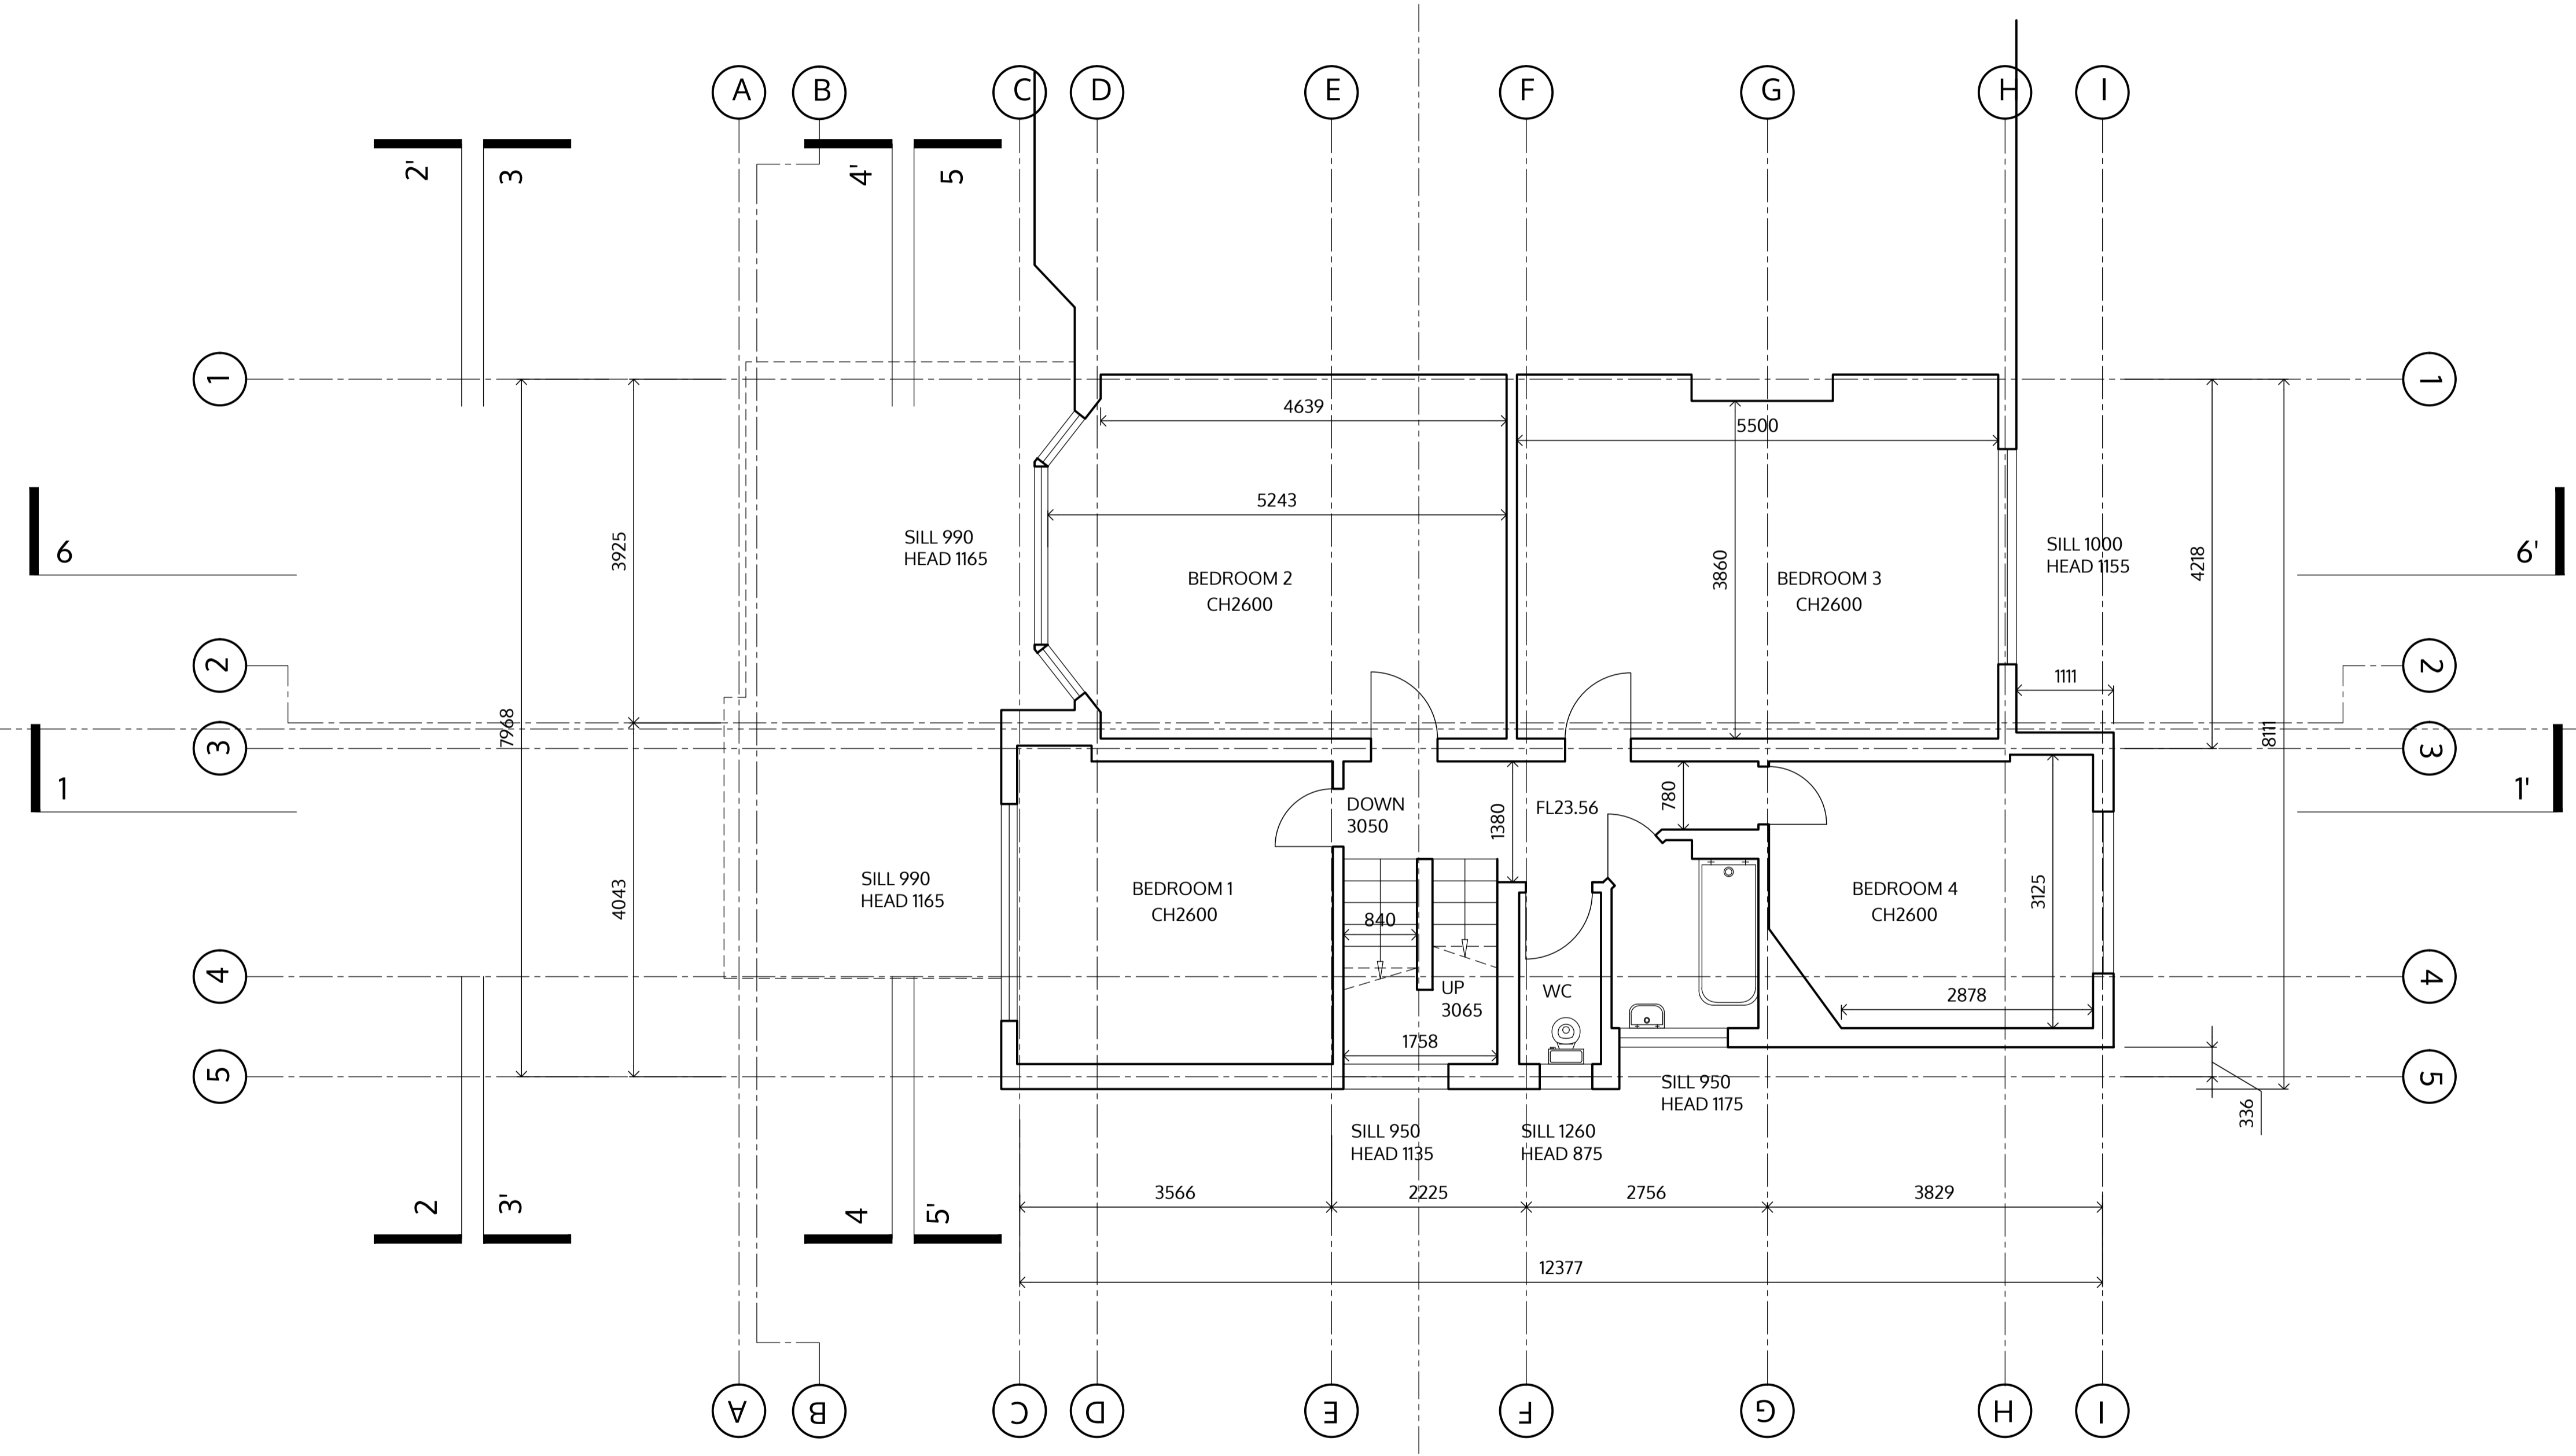

FIRST LEVEL PLAN

no. drawn date scale status title client project © ALL COPYRIGHTS RESERVED m | 0 1 2 3 4 5 ALL DIMENSIONS TO BE CHECKED ON SITE

spaceAgent
Architects and Designers mail@spaceagent.com
London-Heidelberg-Barcelona-Brussels spaceagent.com
spaceAgent Architects Limited is a RIBA Chartered Practice

Extension
3 The Riding
London NW11 8HL
Ruth Emanuel
3 The Riding
London NW11 8HL
First Level Plan

	1:100 @A3 1:50 @A1
	May 2016