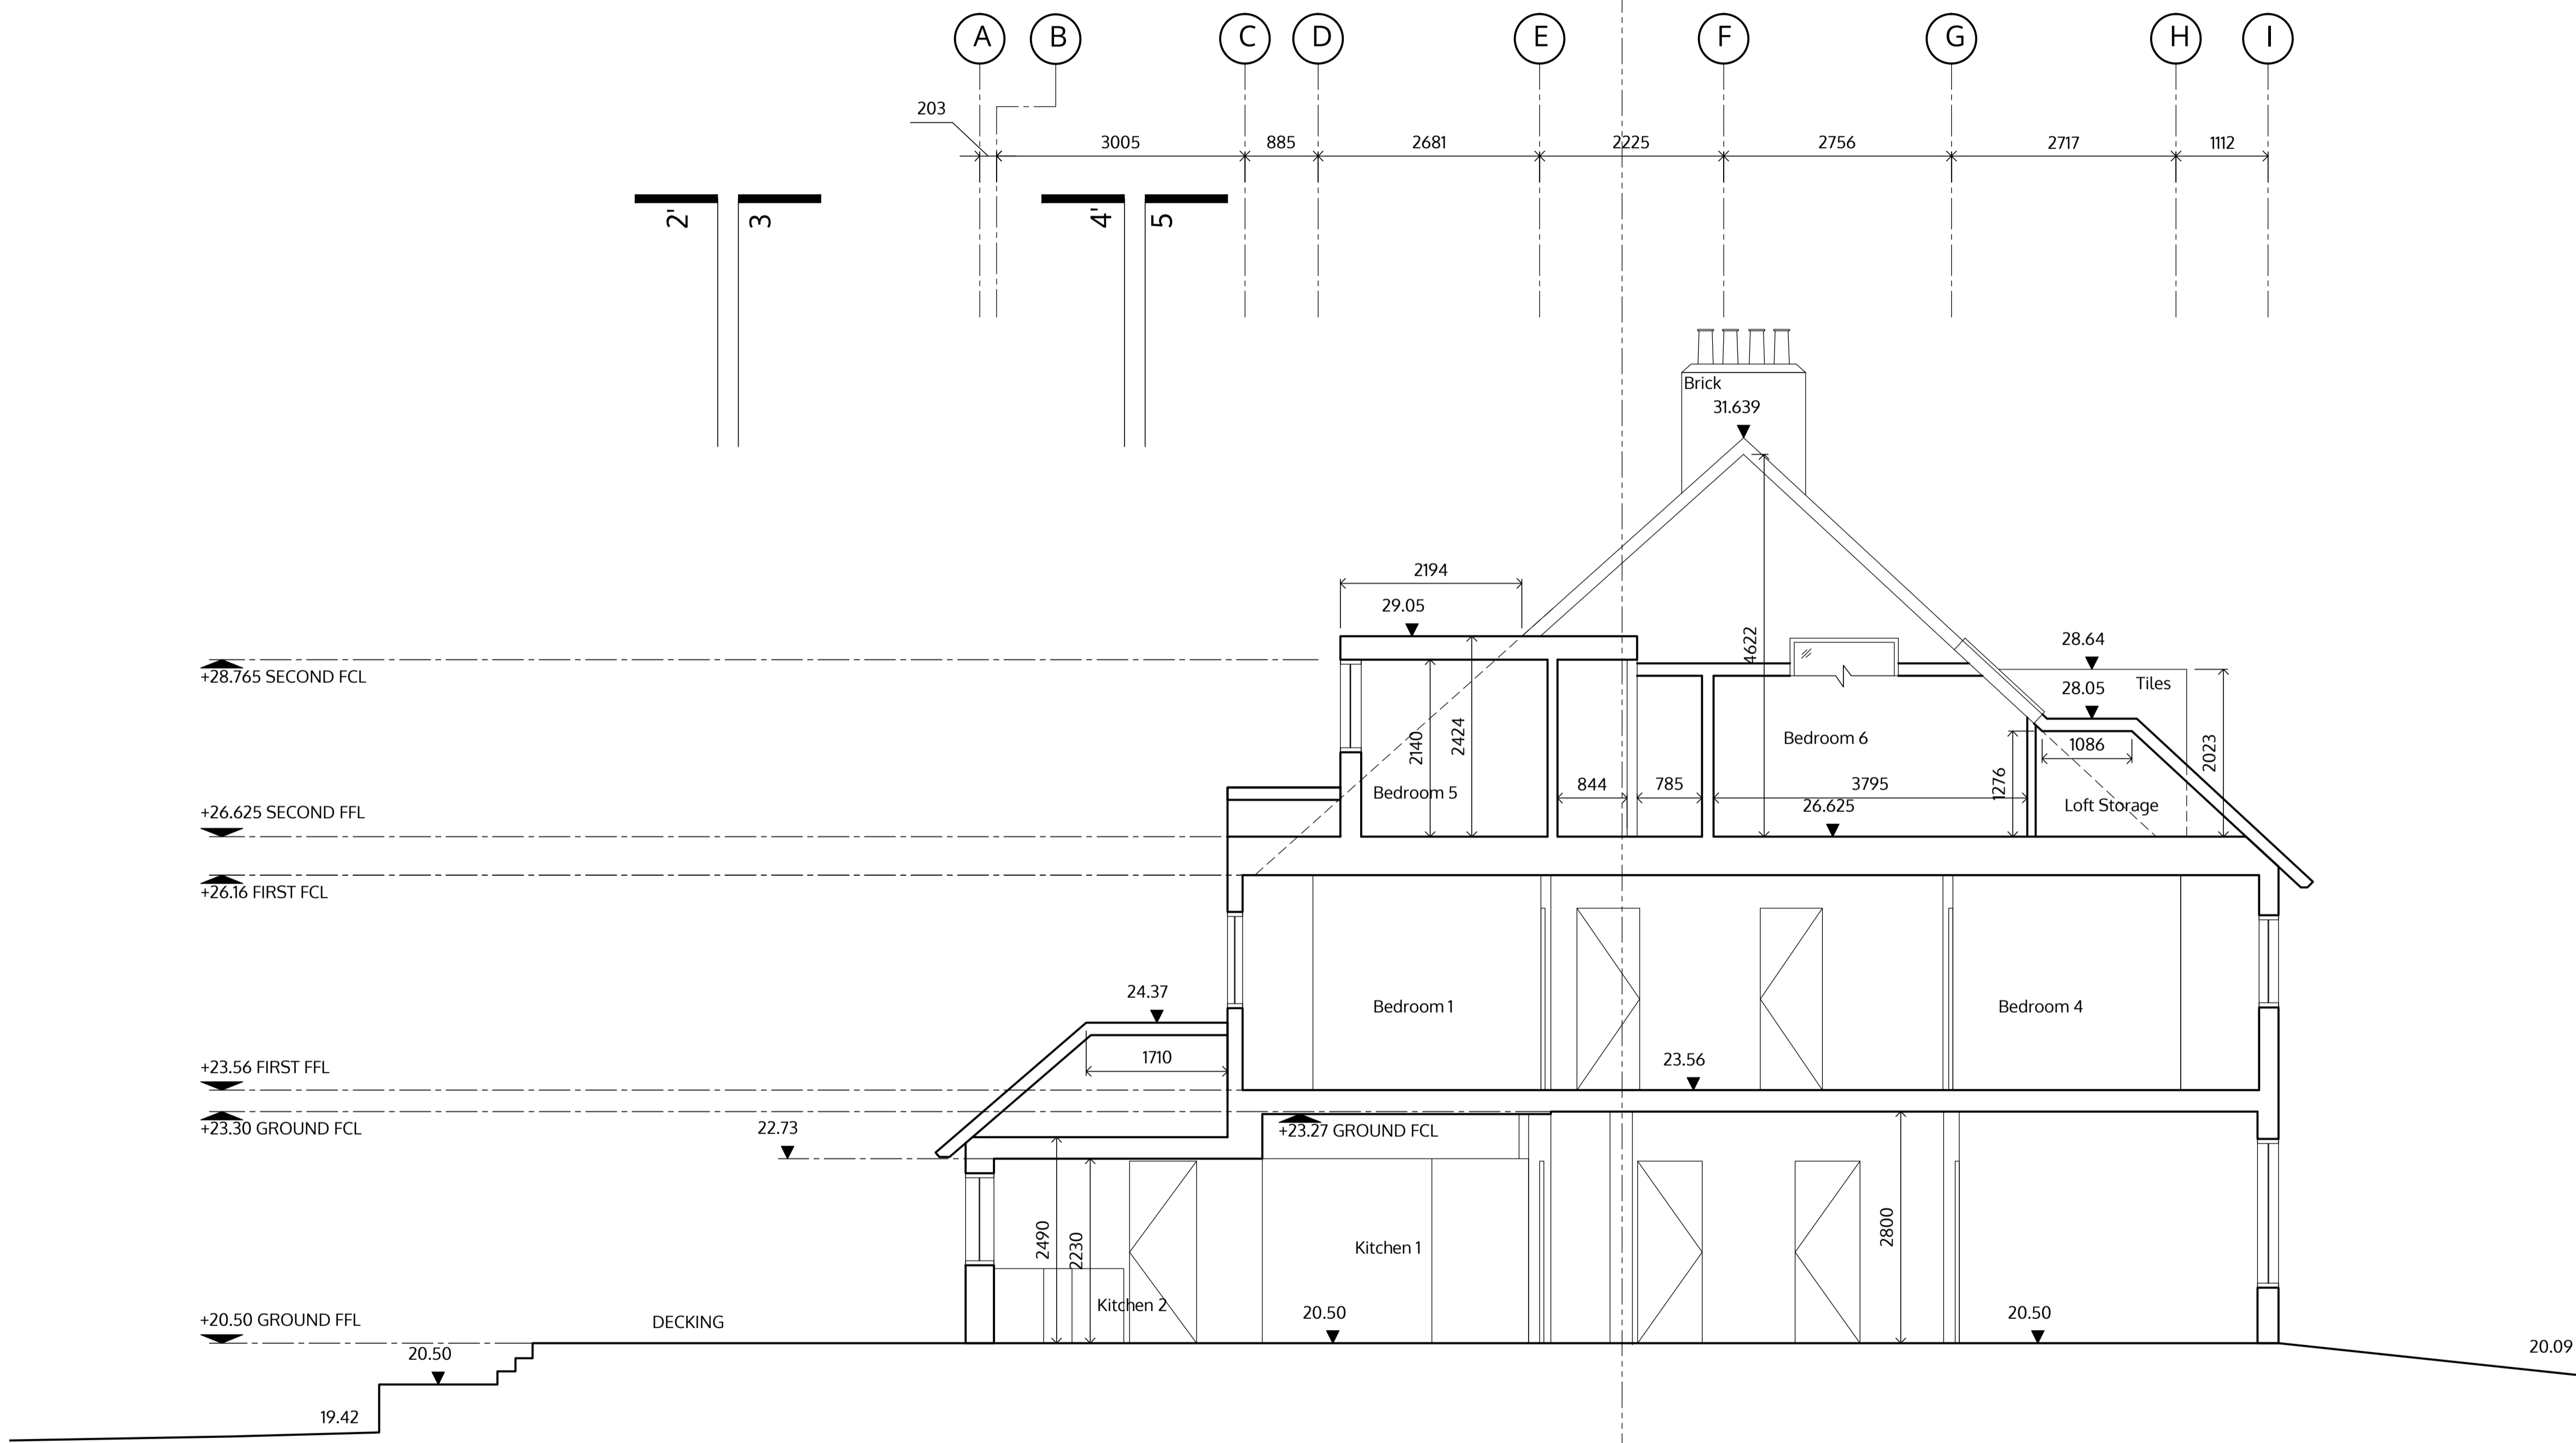

Ruth Emanuel
 3 The Riding
 London NW11 8HL

Front Elevation

	1:100 @A3 1:50 @A1
	May 2016

SIDE ELEVATION

no. drawn date scale status title client project © ALL COPYRIGHTS RESERVED m10 1 2 3 4 5 ALL DIMENSIONS TO BE CHECKED ON SITE

Ruth Emanuel
 3 The Riding
 London NW11 8HL

Side Elevation

	1:100 @A3 1:50 @A1
	May 2016

SECTION (1-1')

no. drawn date scale status title client project © ALL COPYRIGHTS RESERVED m10 1 2 3 4 5 ALL DIMENSIONS TO BE CHECKED ON SITE