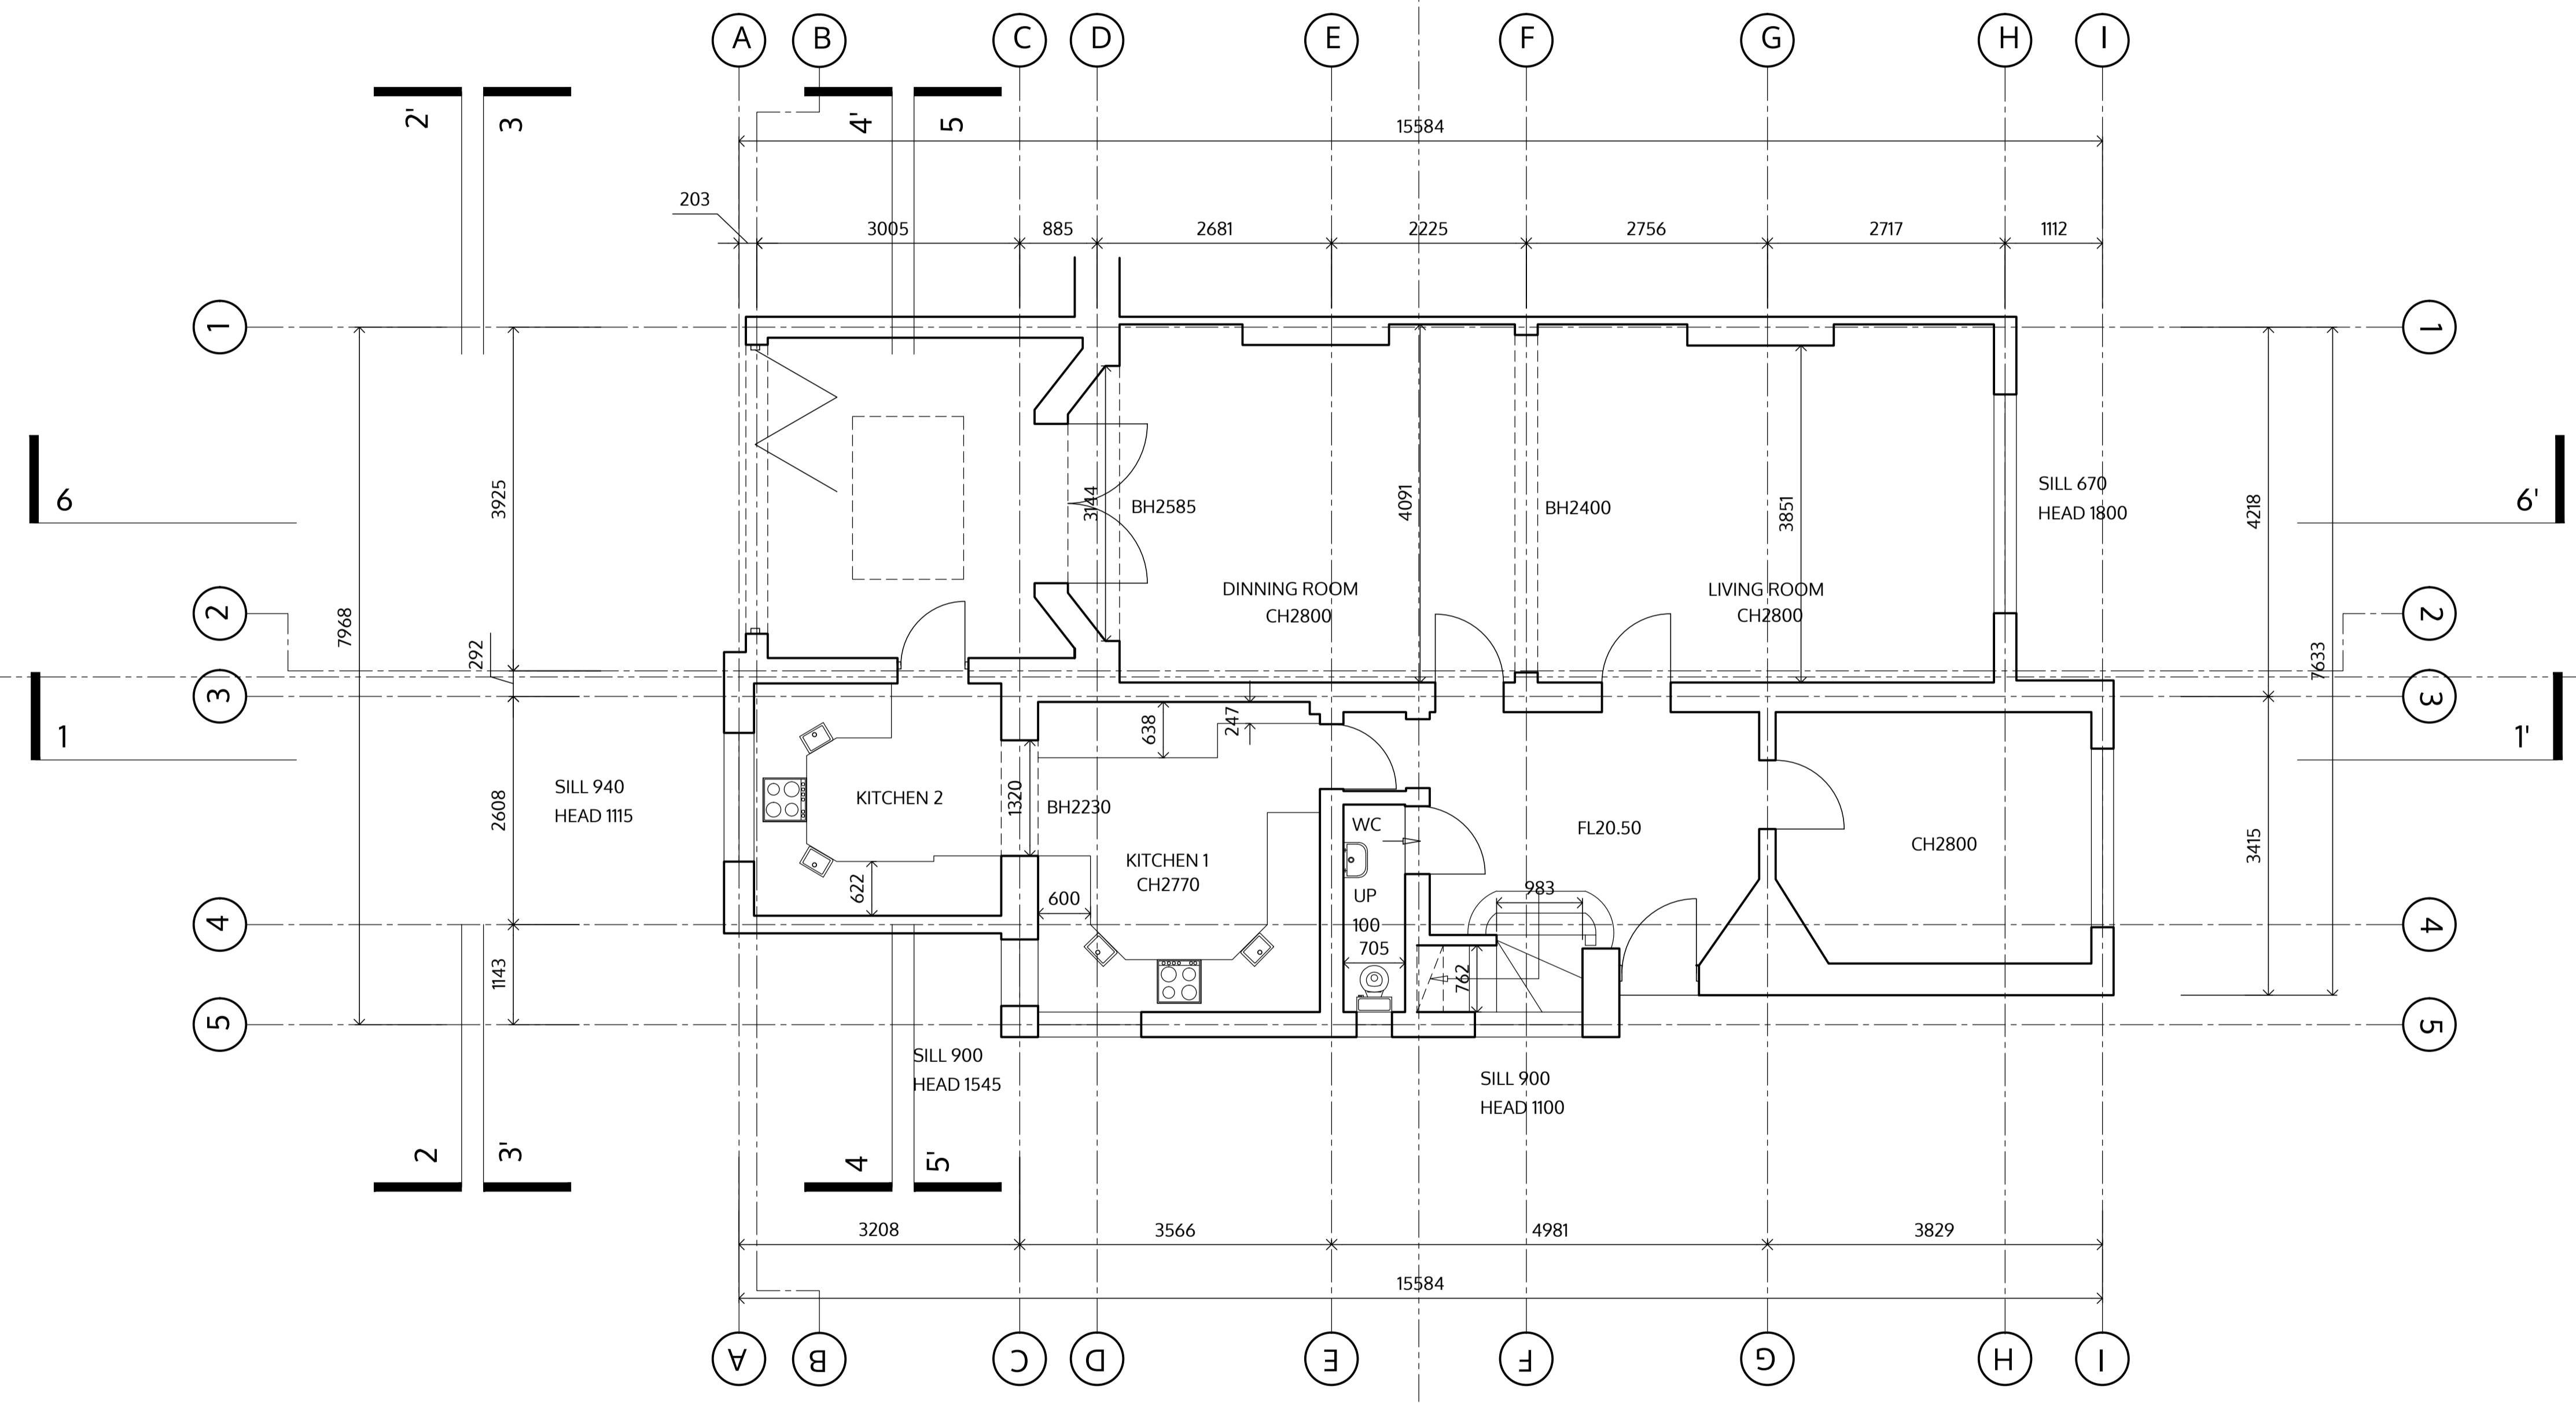

Extension
 3 The Riding
 London NW11 8HL

Ruth Emanuel
 3 The Riding
 London NW11 8HL

Site Plan

	1:200 @A3 1:100 @A1
	May 2016

GROUND FLOOR

no. drawn date scale status title client project © ALL COPYRIGHTS RESERVED m 10 1 2 3 4 5 ALL DIMENSIONS TO BE CHECKED ON SITE